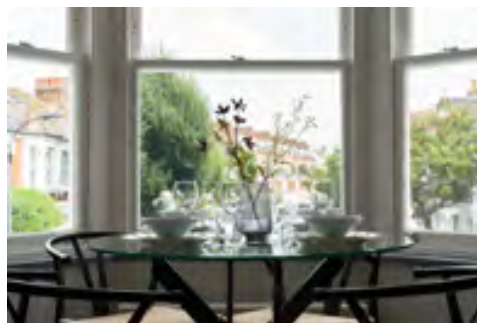

Viridian @ Margravine Gardens

72 & 74 Margravine Gardens, London, W6 8RN

There is no lift in this property apartments are accessed via the stairs.

The building is totally self-contained, there is no concierge or reception on-site, therefore clients checking-into an apartment are supplied with private codes for self-check-in. There is also a secure entry phone system installed. However, the Viridian staff are only a call away to help with anything guests may require from airport transfer to ironing services and hamper services, the friendly, helpful staff member will endeavour to meet the needs of the visitor.

Images representative of typical apartment in building.

Reserve this apartment!

info@findlondonapartments.com

+44 (0)20 8012 7847

Features include

- Secure Entry system
- Weekly Housekeeping
- Fully fitted and equipped Kitchen
- Washer Dryer
- Dishwasher
- Safe
- 4 Mins walk to Charing Cross Hospital