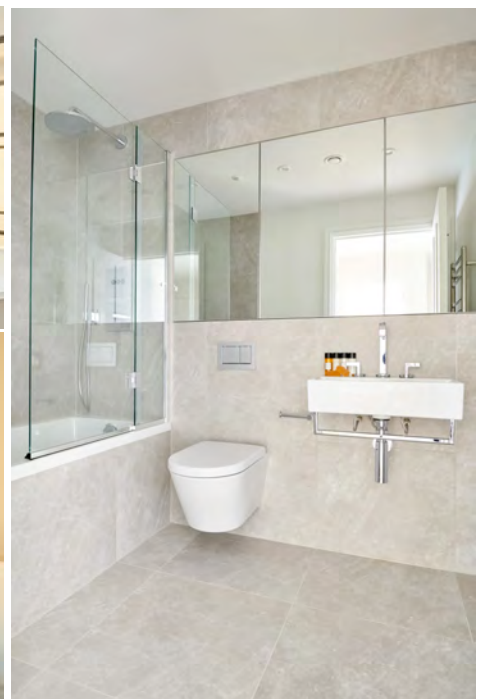

1. Fully fitted and equipped kitchen
   - Dishwasher
   - Washer Dryer
   - Weekly Maid Service
   - Cable Television
   - Wi-Fi
2. **Features include**