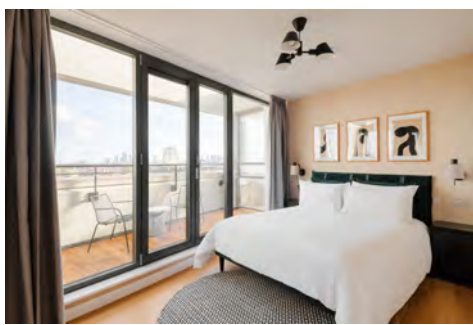

## Features include

- \* Self check in
- \* Weekly Housekeeping
- \* Cable TV
- \* Kitchen (fully fitted and equipped)
- \* Washer / Dryer
- \* Dishwasher
- \* Lift to all floors
- \* Storage