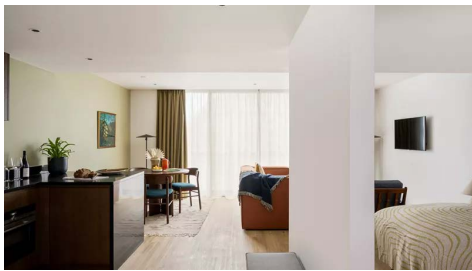

The Apartments at Westferry Road

15 Westferry Rd, London E14 8JH

Example of Studio Apartments

Reserve this apartment!

info@findlondonapartments.com

+44 (0)20 8012 7847

Features include

- * 24 Hour Reception
- * Fully fitted and equipped kitchen
- * Weekly Maid Service
- * Smart Television
- * WiFi
- * Gym
- * Roof Terraces