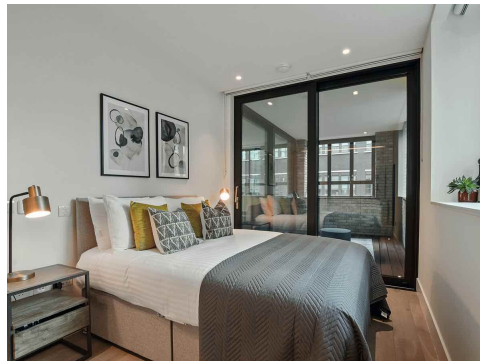

Whitfield Street by Q

60 Whitfield Street, London W1

Reserve this apartment!

info@findlondonapartments.com

+44 (0)20 8012 7847

Features include

- * Fully fitted and equipped kitchen
- * Weekly Maid Service
- * WiFi
- * Dishwasher
- * Iron & Ironing Board
- * Washer & Dryer
- * Hair Dryer
- * Safe Box
- * Welcome Pack