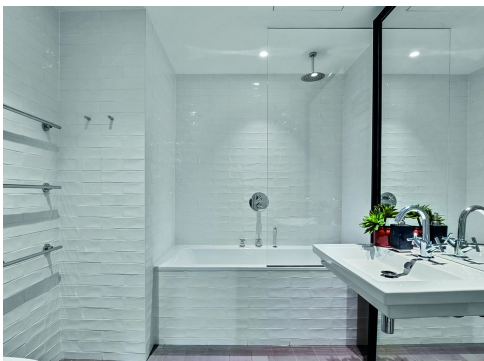

Whitfield Street by Q

60 Whitfield Street, London W1

Reserve this apartment!

info@findlondonapartments.com

+44 (0)20 8012 7847

Features include

- * Fully fitted and equipped kitchen
- * Weekly Maid Service
- * WiFi
- * Dishwasher
- * Iron & Ironing Board
- * Washer & Dryer
- * Hair Dryer
- * Safe Box
- * Welcome Pack