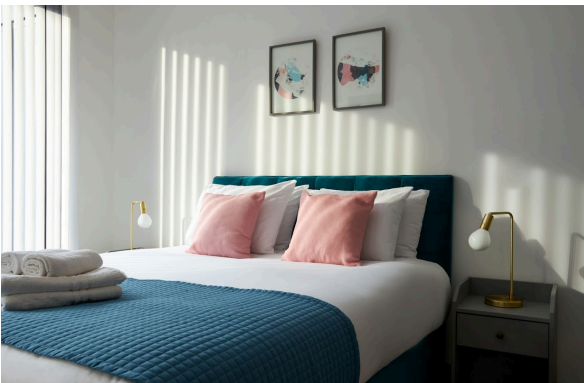

Canning Town by Viridian

The Smoke House, 14 Shirley St, London E16 1HU

Reserve this apartment!

info@findlondonapartments.com

+44 (0)20 8012 7847

Features include

- * Secure Entry System
- * Fully fitted and equipped kitchen
- * Weekly Maid Service
- * Smart TV
- * WiFi
- * Washer/Dryer
- * Lift access