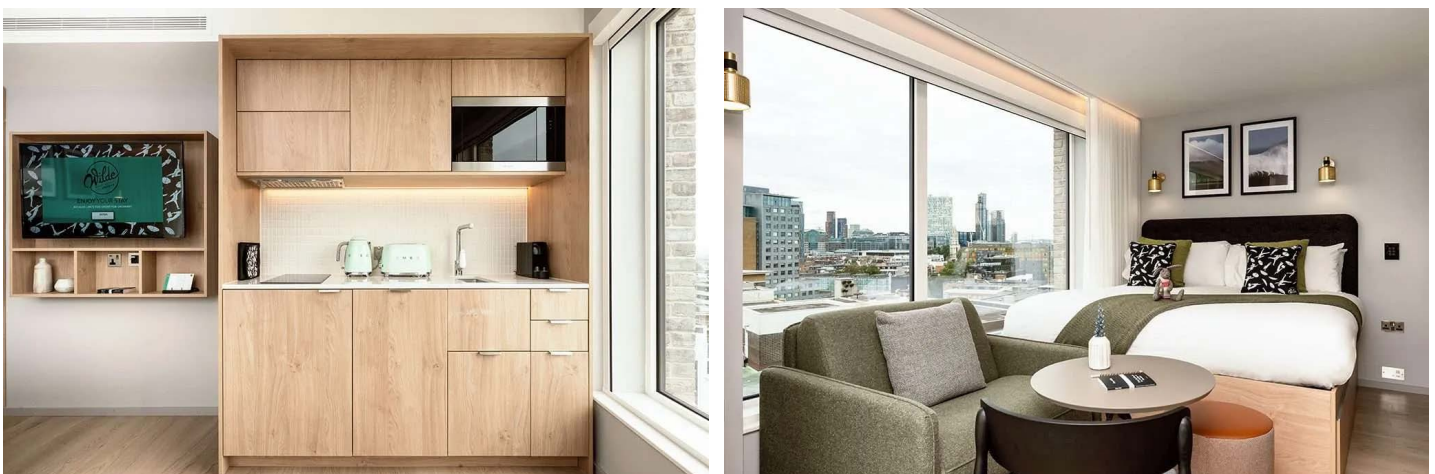

Features include

- 24 Hour Reception
- Free Wi-Fi
- Air Conditioning
- Weekly cleaning service
- Laundry Facilities
- Lift to all floors