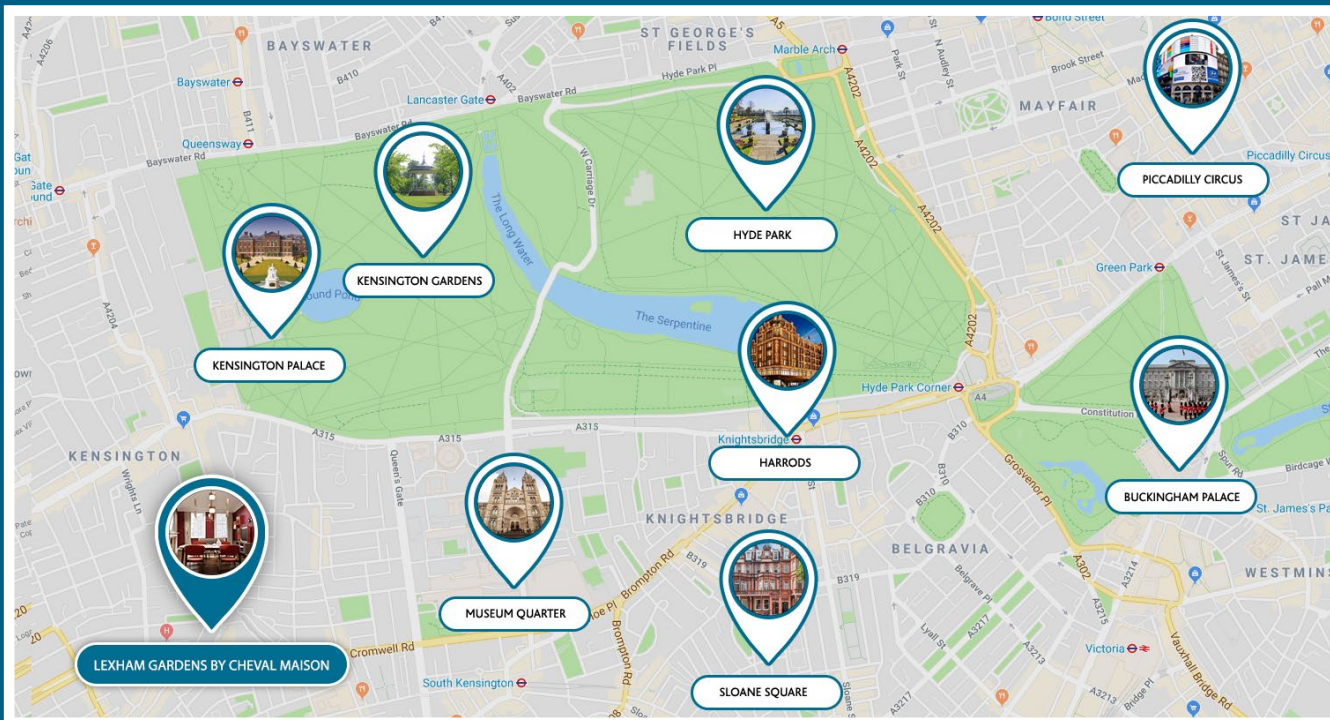

APARTMENT OVERVIEW:

Total 30 apartments

One Bedroom Apartment:

Approx size: 530-828 sq ft / 49-77 sq m | Sleeps 2

Two Bedroom Apartment:

Approx size: 721-1,006 sq ft / 67-93 sq m | Sleeps 4

KEY SERVICES:

- 24-hour Front Office team
- 24-hour CCTV/ security
- Free high-speed Wi-Fi
- Coffee machines in every apartment
- Utility bills inclusive
- Daily housekeeping (depending on length of stay)
- Linen and towel changes
- Luxury welcome amenities
- In-room safe
- Dishwasher
- Washer/Dryer
- Air conditioning
- Free on-site gym featuring the latest hi-tech equipment
- Pet-friendly

UPON REQUEST:

- Rollaway beds (subject to apartment type)
- Same-day dry cleaning & laundry
- Baby cot and high chair free of charge

LEXHAM GARDENS BY CHEVAL MAISON

32 Lexham Gardens
London W8 5JE

WHAT'S NEARBY:

Waitrose Supermarket:	0.4 mile / 9 min walk
Sainsbury's Supermarket:	0.2 mile / 3 min walk
Tesco Express:	0.5 mile / 10 min walk
Boots Pharmacy:	0.4 mile / 9 min walk
Al Fanar Restaurant:	0.4 mile / 9 min walk
Starbucks:	0.5 mile / 10 min walk
Gloucester Road Underground station:	0.5 mile / 10 min walk
ATM:	0.2 mile / 3 min walk

LOCAL ATTRACTIONS:

Kensington Palace:	0.8 mile / 15 min walk
Kensington Gardens:	0.7 mile / 13 min walk
Hyde Park:	0.7 mile / 15 min walk
Museum Quarter:	0.8 mile / 18 min walk
Buckingham Palace:	2.9 miles / 13 min by car
Piccadilly Circus:	3.5 miles / 17 min by car
Harrods:	1.4 miles / 29 min walk
Sloane Square:	1.8 miles / 36 min walk

HOSPITALS NEARBY:

Bupa Cromwell Hospital:	0.1 mile / 3 min walk
Royal Brompton Hospital:	1.1 miles / 23 min walk
The Royal Marsden Hospital:	1.2 miles / 24 min walk
Chelsea and Westminster Hospital:	1.0 mile / 20 min walk

ACCESS:

Heathrow Airport:	13 miles / 30 min by car
Gatwick Airport:	27 miles / 1 hr 20 min by car
Stanstead Airport:	43 miles / 1 hr 15 min by car
Luton Airport:	38 miles / 1 hr 5 min by car