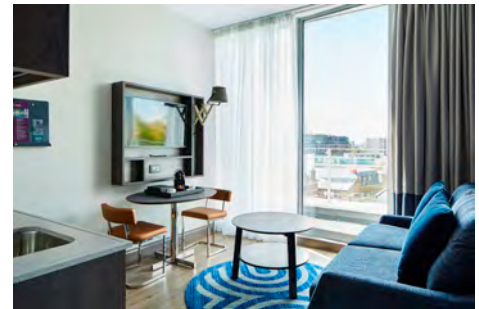

Explore comfort and style like never before at our extended stay hotel in the beating heart of London. We offer everything you need to make yourself at home. Relax in our self-contained and pet friendly apartments with fully equipped kitchens, separate living areas, sofa beds, workspaces, smart TVs and highspeed Wi-Fi.

Keep your room stocked with our grocery delivery service to prepare your own delicious home-made meals. Start your day with our free breakfast. Keep up with your exercise routine by visiting our 24-hour fitness centre, then enjoy drinks and dinner in the vibrant Bermondsey street, The Grab 'n Go Market in our lobby, and our communal laundry facilities are available around the clock, so enjoy London for as long as you want! Take advantage of our convenient location near key attractions like London Bridge, Tower Bridge, The Shard, Borough Market and financial districts like Canary Wharf and Excel. No matter how long you're in town, make the most of it at Residence Inn London Bridge

Reserve this apartment! info@findlondonapartments.com +44 (0)20 8012 7847