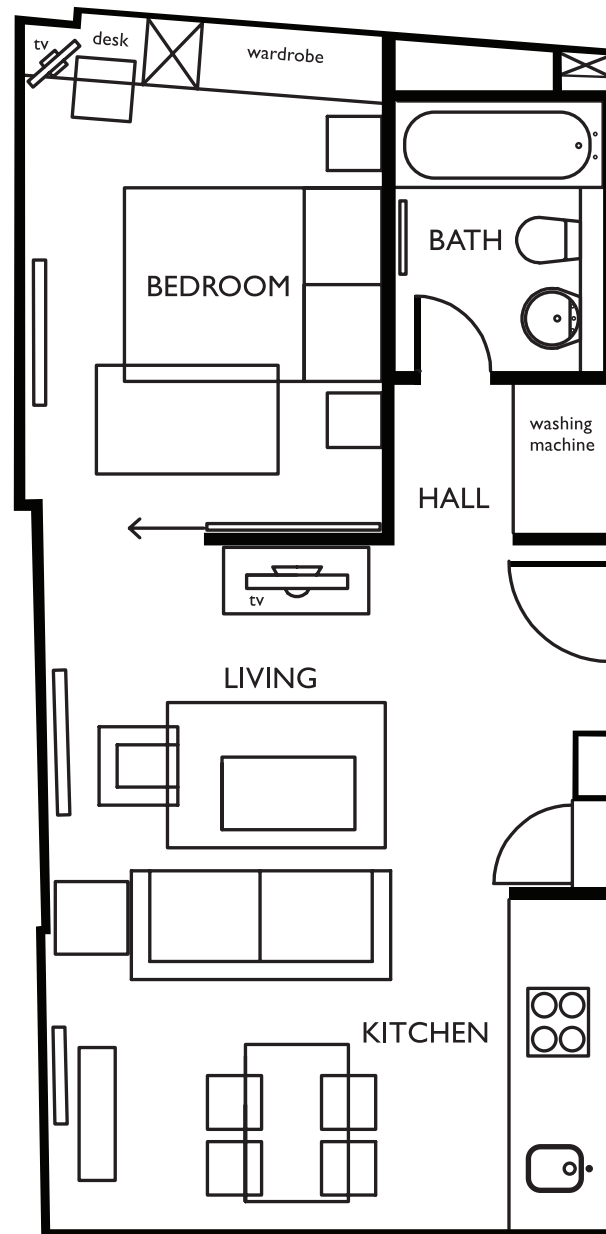

Fraser Residence Monument – London

One Bedroom Deluxe
(45 sqm - 485 sqft)

(Layout can change for this apartment category)