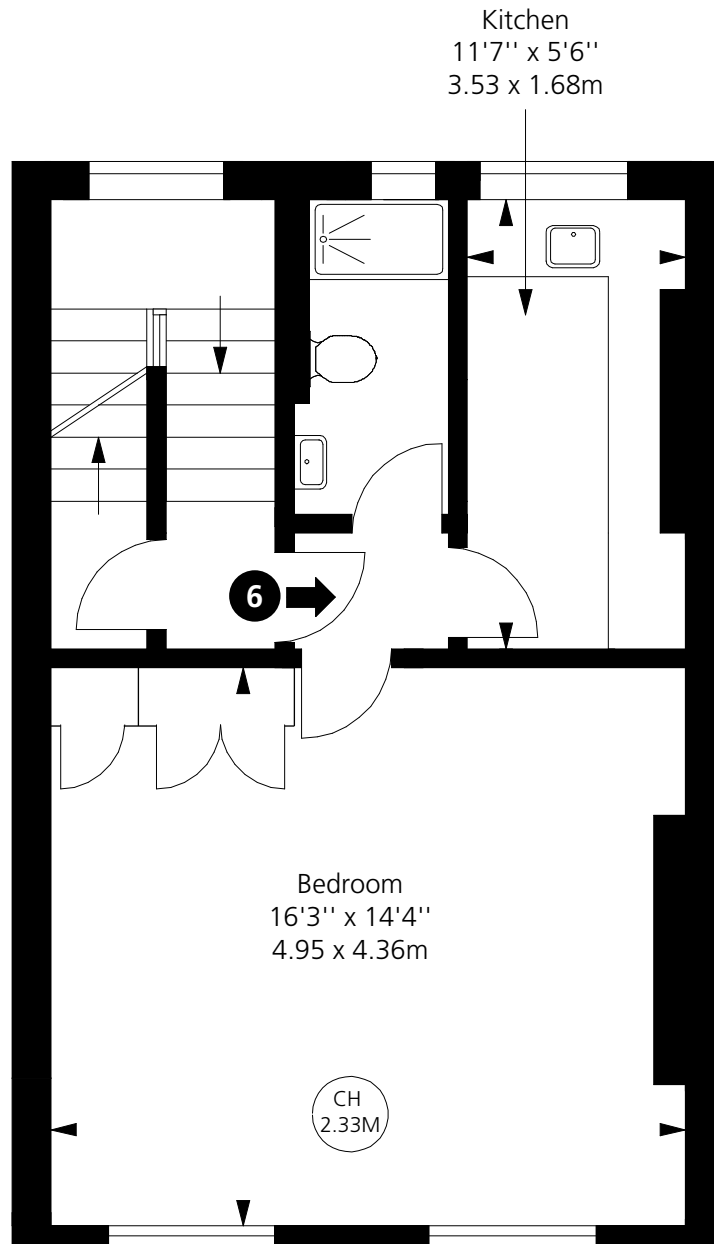

# Flat 6 Second Floor 26 Wyndham Street, W1

Senior Studio  
Area 352 sq ft

Key: CH - Ceiling Height