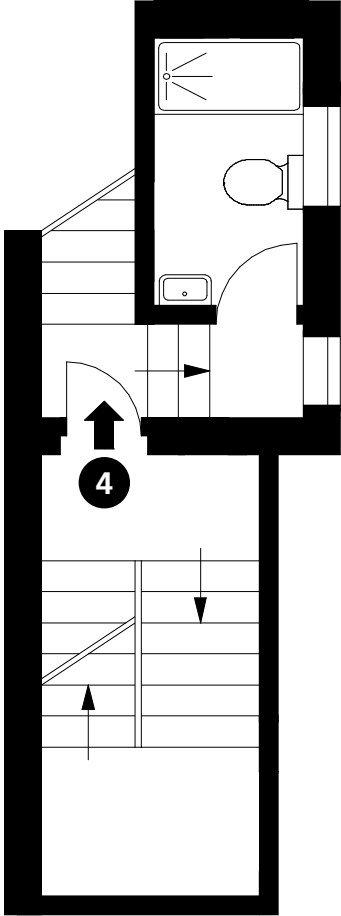

Flat 4 Raised Ground Floor 26 Wyndham Street, W1

Senior Studio
Area 338 sq ft

Key: CH - Ceiling Height