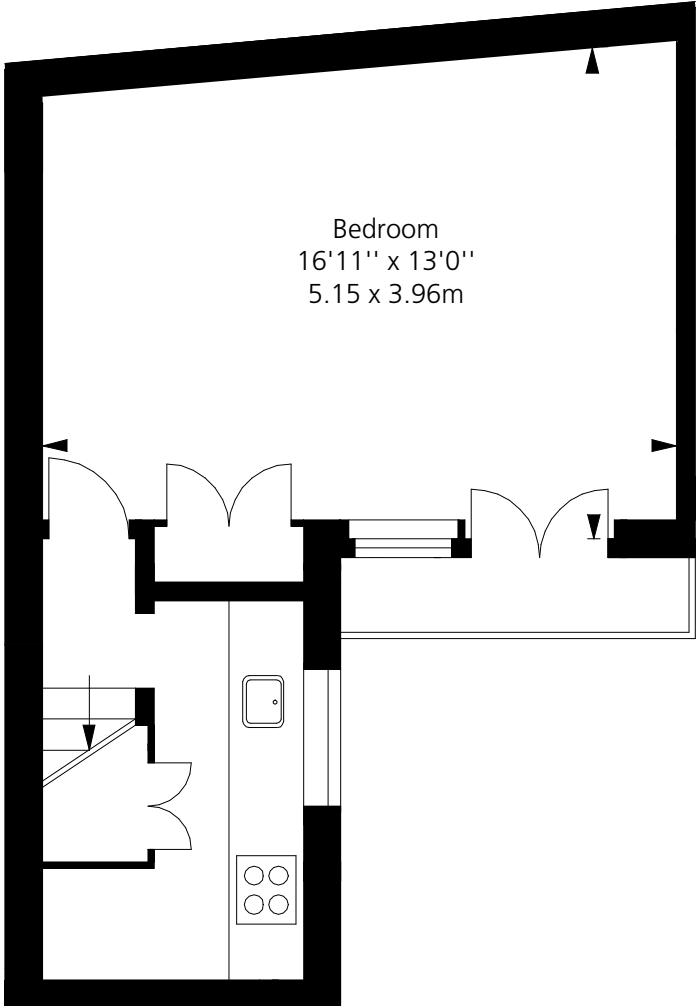

Flat 4 Raised Ground Floor 26 Wyndham Street, W1

Senior Studio
Area 338 sq ft

Key: CH - Ceiling Height