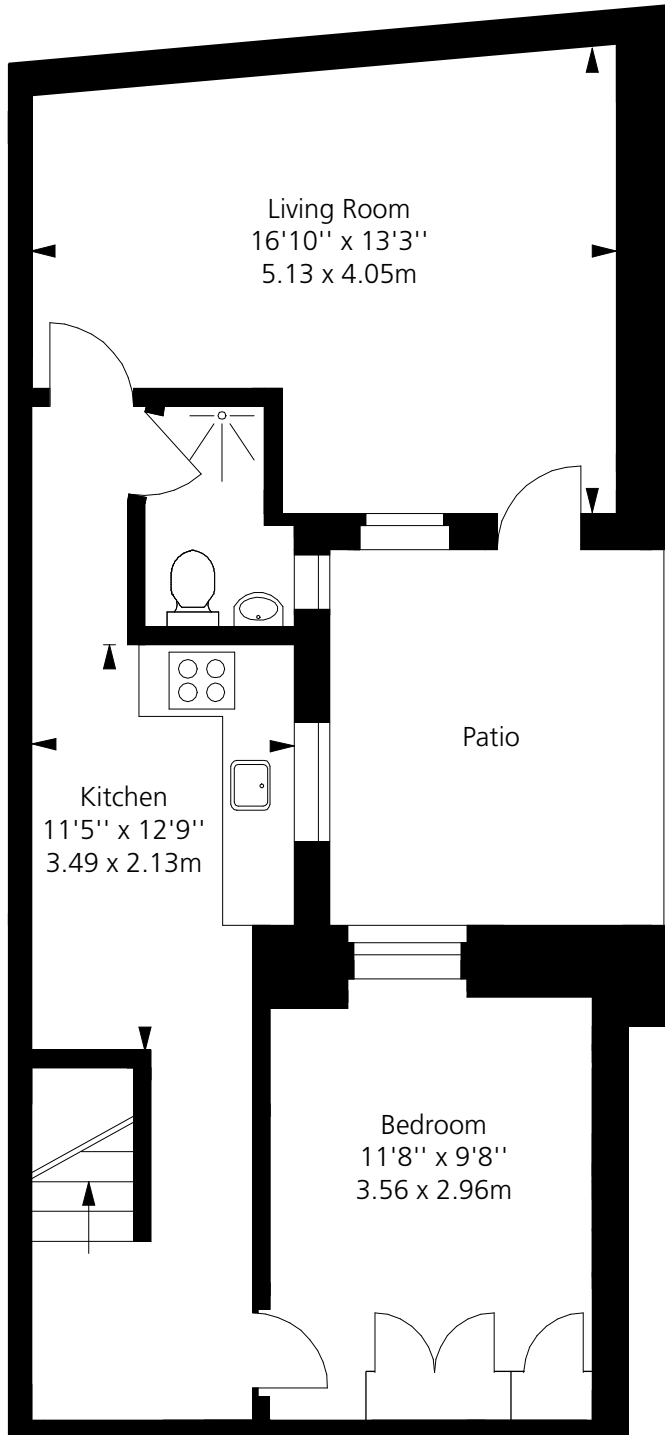

Flat 2 Lower Ground Floor

26 Wyndham Street, W1

Standard One Bedroom
Area 478 sq ft

Key: CH - Ceiling Height