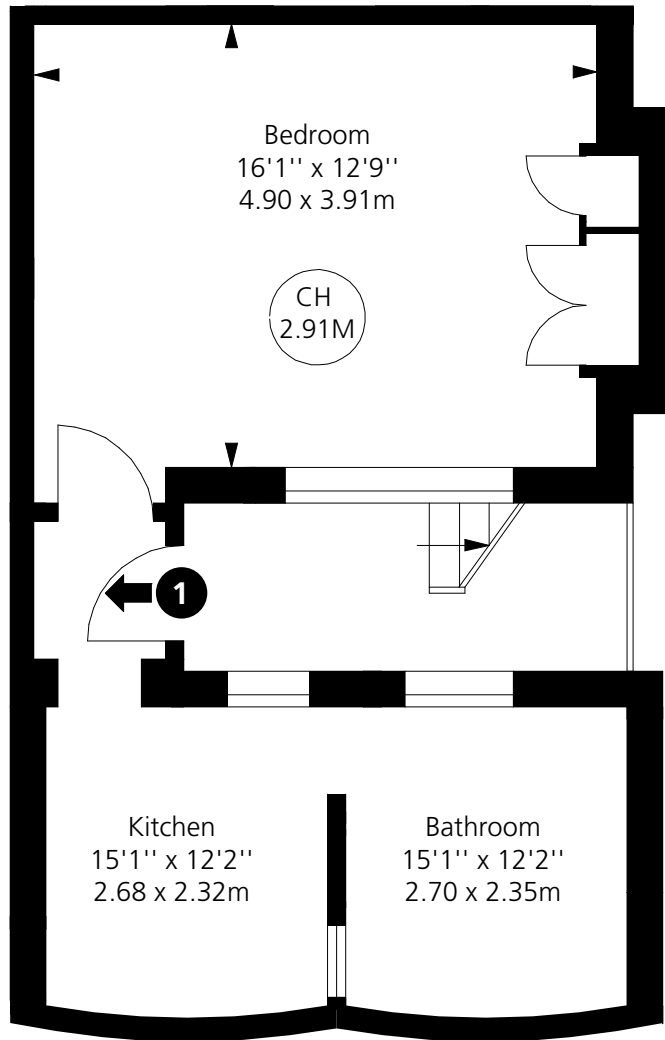

# Flat 1 Lower Ground Floor 26 Wyndham Street, W1

Junior Studio  
Area 390 sq ft

Key: CH - Ceiling Height