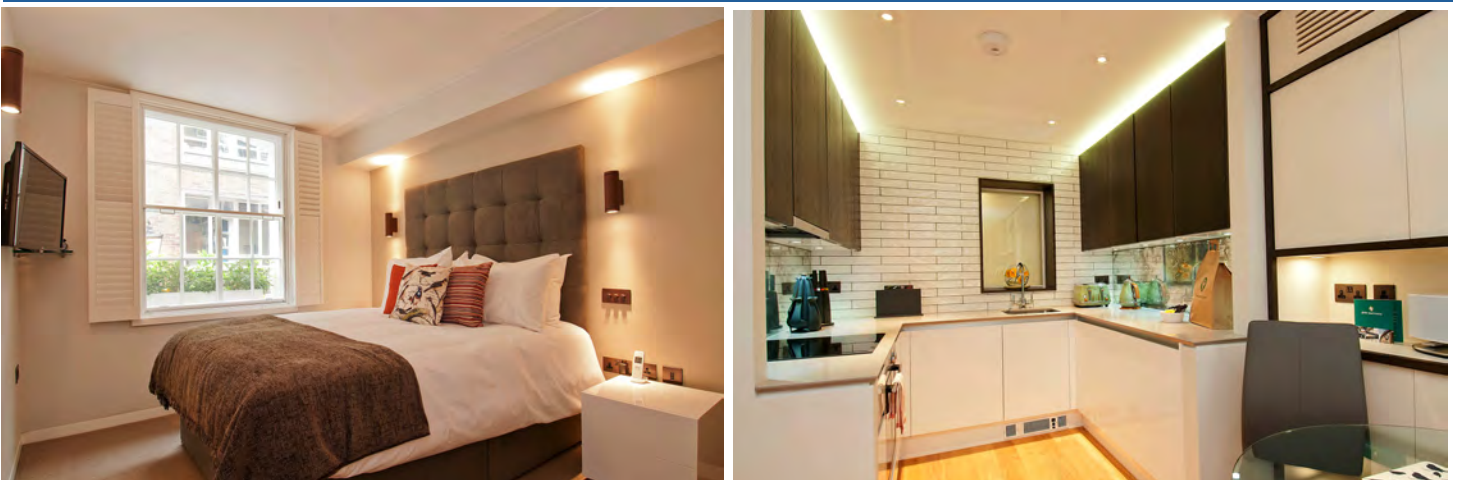

Features include

- Lift access
- Weekly Maid Service
- Wireless Internet Access
- Mini Safe
- Fully equipped kitchen
- Washer/Dryer
- Dishwasher
- WiFi