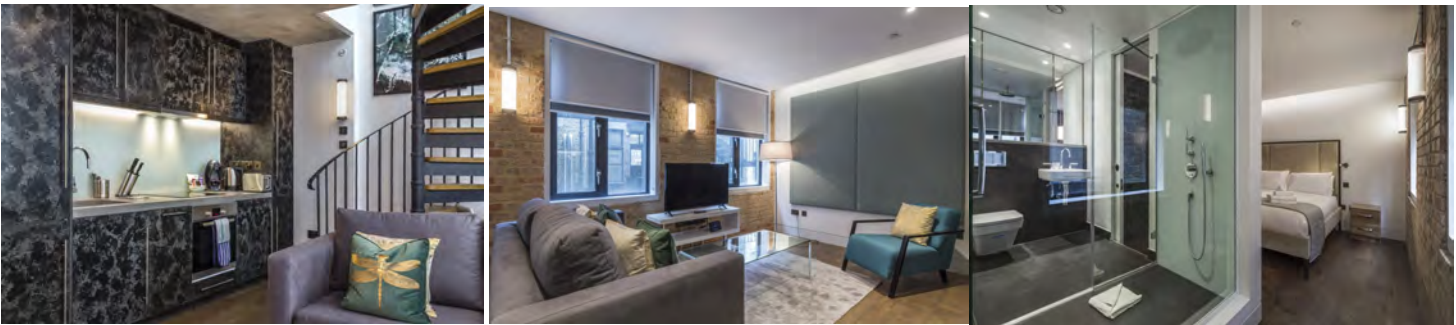

Cleverly situated at the heart of London’s West End, one of the most exciting districts of the city, Soho Lofts apartments allow you to explore the leisure and business opportunities of the area by day, and return to a welcoming and peaceful oasis of rest in the evening. Closest underground station is Piccadilly Circus however, this property is so well located it is easy walking distance from Oxford Street, Leicester Square, and Covent Garden.

Characterised by their spacious and trendy layout, these beautifully appointed one-bedroom apartments are designed with large windows, modern furniture, luxurious appliances and tastefully décor. There are 8 one bedroom apartments with 2 very different layouts. There is no lift in this building. The kitchens have a dishwasher and washer dryer as standard and are completely equipped with crockery, cutlery pots and pans.

This is the perfect property for the intrepid traveller and it provides your own pad in the heart of this amazing city.

Reserve this apartment!
info@findlondonapartments.com
+44 (0)20 8012 7847

Features include

- Secure Video Entry Phone
- Fully fitted and equipped kitchen
- Weekly Maid Service
- WiFi
- Washer/Dryer
- Dishwasher
- Safe
- Pet Friendly