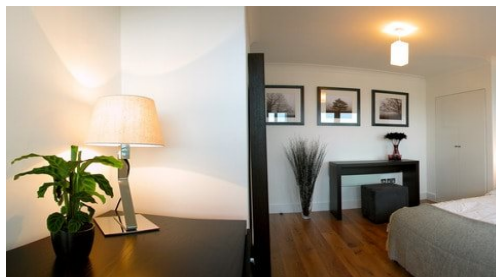

Panoramic Heights by BridgeStreet

West Central Street, London WC1A 1AB

These apartments are all on the 14th floor with balconies providing spectacular views of London. These one bedroom apartments have large bedrooms with contemporary bathroom and a fully fitted and equipped kitchen. The residences at Panoramic Heights also have plenty of storage space which can be unusual in Central London.

For comfort and convenience Panoramic Heights provides dishwasher and washer dryers in all the apartments. Being on the 14th floor there is of course lift access to the suites. Linens are provided and housekeeping is once per week.

For peace of mind there is 24 Hour Maintenance and a secure entry system with video entry phone.

Reserve this apartment!

info@findlondonapartments.com

+44 (0)20 8012 7847

Features include

- Secure Entry Phone
- Lift
- Fully fitted and equipped kitchen
- Weekly Maid Service
- WiFi
- Washer/Dryer