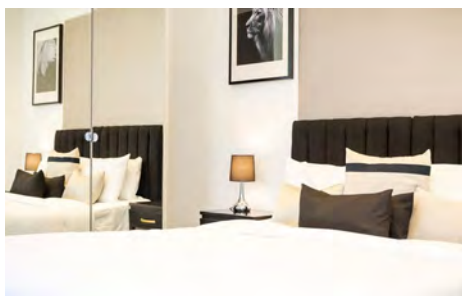

The apartments are available in studio, one bedroom and two bedroom styles, sleeping 2-4 people. Each apartment is spacious, modern, and designed to the highest standard with only the keenest eye for detail. Every apartment benefits from weekly housekeeping, Freeview, Wi-Fi, designer toiletries and every convenience a guest could want from a modern living space.

Whether it is a business trip or sightseeing weekend, the Go Native Ludgate Square apartments are the epitome of comfortable living. The fully equipped kitchens mean guests can cater for themselves easily, and the prime location means they can venture out into the city for work or to see what London has to offer. The apartments are a short distance away from St. Bartholomew's Hospital should guests require a medical visit, which can be reached by foot, car, or bus within a matter of minutes.

Reserve this apartment!
info@findlondonapartments.com
+44 (0)20 8012 7847