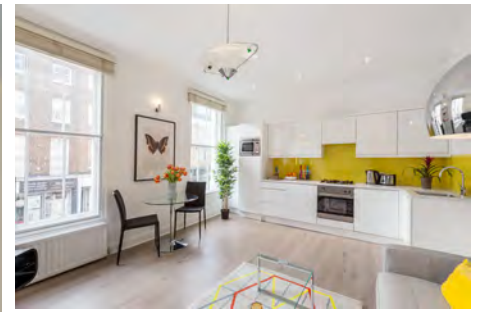

Crawford Street Marylebone by Flying Butler

17 Crawford Street, London W1

Located in the heart of the West End's Marylebone Village, these serviced apartments are close to Oxford Street, Bond Street and Marylebone High Street.

The one bedroom serviced apartments at Crawford Street Marylebone by Flying Butler are equipped with a wide range of super amenities and facilities. From the fully equipped and fitted kitchen, ideal for self catering, to the contemporary and incredibly useful two bathrooms. Complimentary WiFi, flat screen TV, iPod dock and DVD player are all included as standard.