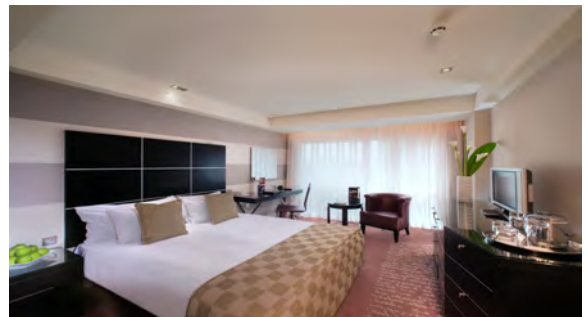

Park Plaza London Riverbank

18 Albert Embankment, London SE1 7TJ,

Offering 128 stylish studios, one bedroom, two bedroom and three bedroom suites, business travellers and leisure guests can choose from a selection of styles of accommodation. All of the elegant rooms benefit from state-of-the-art in-room technology including air conditioning, Plasma television, broadband and WiFi.

Finished to the very highest standard, the serviced, self catering suites benefit from a fully equipped self contained kitchens. Contemporary and open plan, the kitchens include a combi microwave and grill, hob, dishwasher and fridge / freezer. Furthermore, for additional comfort, all of the apartments have sumptuous king size beds, beautiful hardwood floors and elegant marble bathrooms with separate walk-in shower.

Park Plaza London Riverbank offers a wide array of services. All of the aparthotels discerning guests can take advantage of the unique amenities and facilities the London club and residence pride themselves on providing.

Reserve this apartment!

info@findlondonapartments.com

+44 (0)20 8012 7847

Features include

- Reception & Concierge
- Lifts
- Kitchenette
- Daily Maid Service
- WiFi
- Air-conditioning