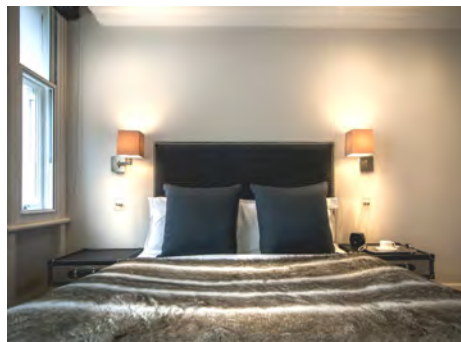

Native Mayfair

10-12 Lees Place, London W1K 6LL

The apartments have been beautifully decorated, complementing the original Victorian style with contemporary British furniture pieces. Minimalist design, sharp lines and sumptuous furnishings combine to make these one bedroom, two bedroom and two bed penthouse apartments an enchanting place to stay.

For London short stay accommodation, Native Mayfair is perfect. Features include WiFi, iPod dock and Freeview television, furthermore all apartments are complete with air conditioning, designer toiletries.

For those searching for short stay accommodation in London, Native Mayfair is the perfect choice. Boasting a plethora of features, guests can enjoy a workout in a local gym with discounted access, relax in front of the Freeview television or connect to the Wi-Fi and play some tunes via the available iPod dock.

Reserve this apartment!

info@findlondonapartments.com

+44 (0)20 8012 7847

Features include

- Self check-in
- Lift
- Air-conditioning
- Fully fitted and equipped Kitchen
- Washer / Dryer
- Dishwasher
- WiFi
- Sky Television Package
- Iron and Board
- Hairdryer