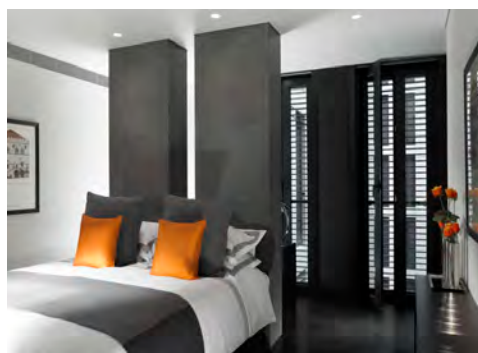

# Grosvenor House Suites

Park Lane, Mount Street, London W1K 7TN

The luxurious Grosvenor House Suites are on the corner of Mount Street and Park Lane in London's exclusive Mayfair neighbourhood. Guests can choose to stay in a variety of stunning apartments, sumptuous suites and breathtaking penthouses. From beautiful studio suites ideal for a couple to palatial penthouses that will comfortably house 8-10 adults and 5-7 children and everything in between, there is a serviced accommodation option whatever your group size, length of stay or reason for visiting.

All types of studio, suites and penthouses available at Grosvenor House Suites are complete with complimentary WiFi, fully equipped kitchen (including fine crockery, cutlery and glassware) and furnished immaculately. These super luxury apartments offer the privacy and comfort of home combined with the luxury five star facilities.

## Features include

- \* 24 Hour Reception/Concierge
- \* Fully fitted and equipped kitchen
- \* Daily Maid Service
- \* All bathrooms with bath and separate walk-in shower
- \* WiFi